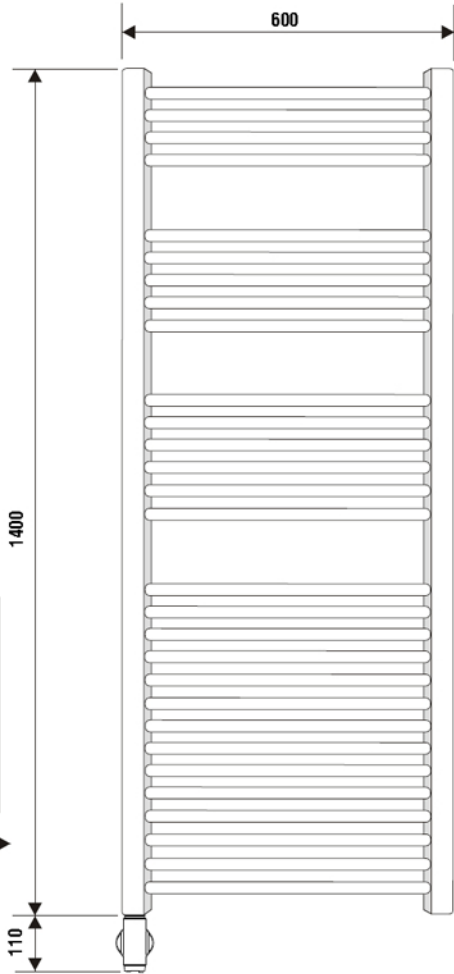

Climb Vit 500x1400
24-5200
Climb Krom 500x1400
24-5204

Elpatron Elektronik
 Dryson
 29-1017
 250W
 Krom

Climb Vit 600x1400
24-5201
Climb Krom 600x1400
24-5205

Elpatron Elektronik
 Dryson
 29-1018
 300W
 Krom

Climb Vit 500x1000
24-5202
Climb Krom 500x1000
24-5206

Climb Vit 600x1000
24-5203
Climb Krom 600x1000
24-5207

Elpatron Elektronik
 Dryson
 29-1014
 175W
 Krom

Elpatron Elektronik
 Dryson
 29-1015
 200W
 Krom