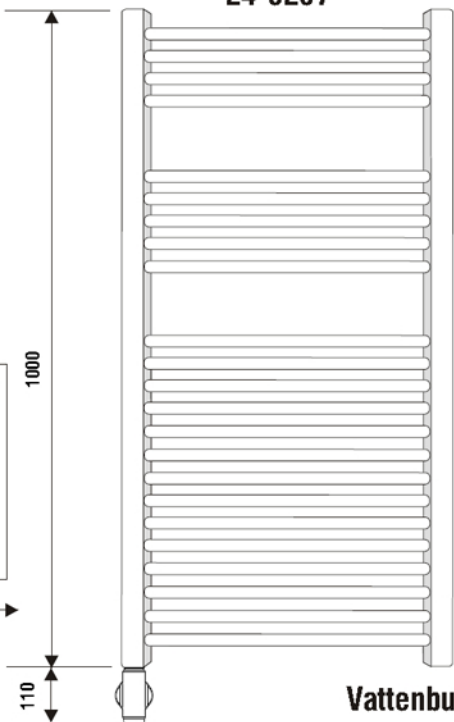

Climb Vit 500x1400
24-5200
Climb Krom 500x1400
24-5204

Elpatron Elektronik
 Dryson
 29-1017
 250W
 Krom

Climb Vit 600x1400
24-5201
Climb Krom 600x1400
24-5205

Elpatron Elektronik
 Dryson
 29-1018
 300W
 Krom

Climb Vit 500x1000
24-5202
Climb Krom 500x1000
24-5206

Climb Vit 600x1000
24-5203
Climb Krom 600x1000
24-5207

Elpatron Elektronik
 Dryson
 29-1014
 175W
 Krom

Elpatron Elektronik
 Dryson
 29-1015
 200W
 Krom