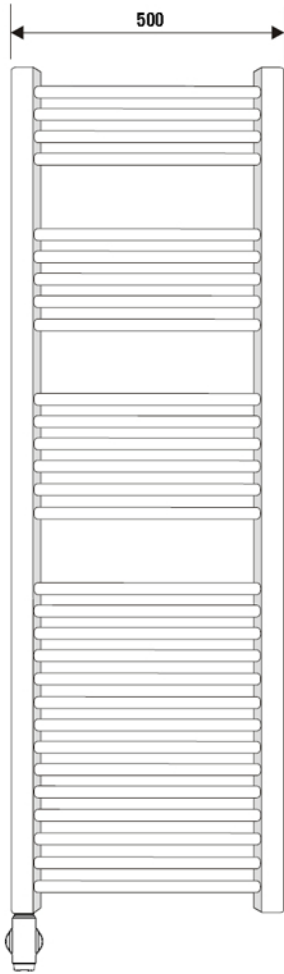

Climb Vit 500x1400
24-5200
Climb Krom 500x1400
24-5204

Elpatron Elektronik
 Dryson
 29-1017
 250W
 Krom

Climb Vit 600x1400
24-5201
Climb Krom 600x1400
24-5205

Elpatron Elektronik
 Dryson
 29-1018
 300W
 Krom

Climb Vit 500x1000
24-5202
Climb Krom 500x1000
24-5206

Climb Vit 600x1000
24-5203
Climb Krom 600x1000
24-5207

Elpatron Elektronik
 Dryson
 29-1014
 175W
 Krom

Elpatron Elektronik
 Dryson
 29-1015
 200W
 Krom